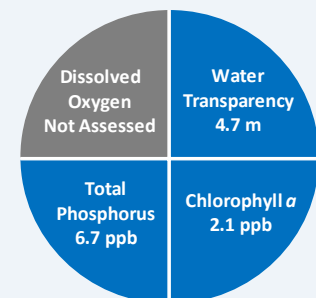

Crescent Lake Sampling Highlights