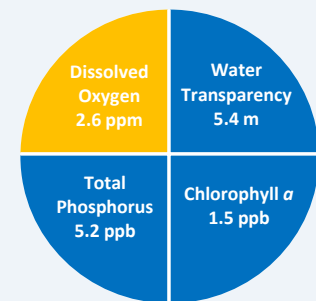

Water Quality

Lake Wentworth Sampling Highlights