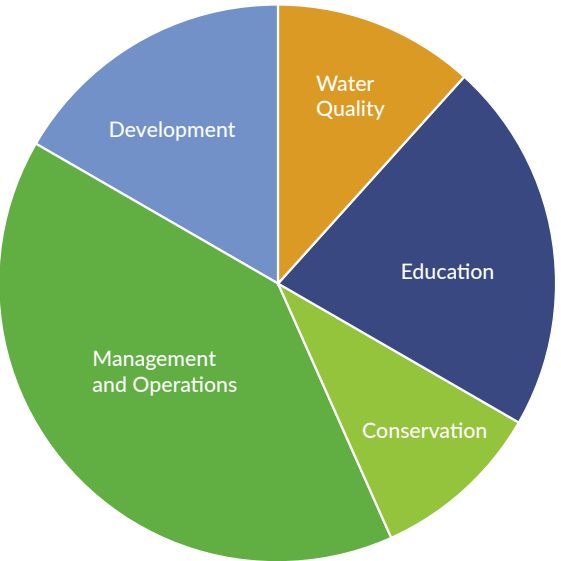

BY THE NUMBERS

Income

Income

Contributions and Grants	\$177,857
Merchandise	\$917
Memberships	\$39,551
Total	\$218,325

Expenses

Expenses

Water Quality	\$23,990
Education	\$43,900
Conservation	\$19,865
Management and Operations	\$81,319
Development	\$33,436
Total	\$202,510