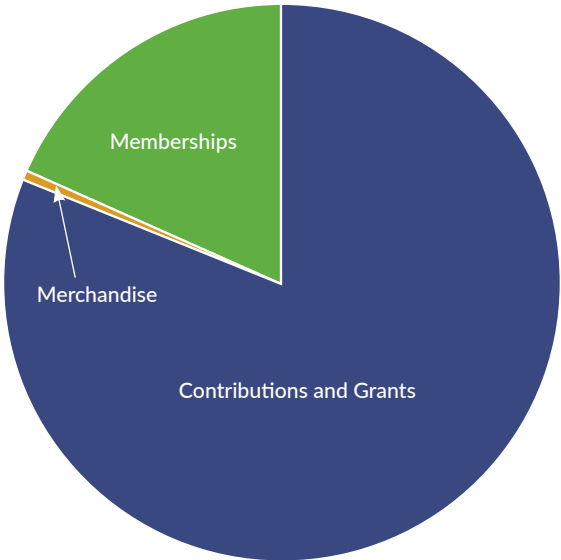

To engage and educate community members about the importance of water quality and actions they can take to protect surface water and land in the watershed.

Programs

- Summer Kick-Off at the Lake View Inn B&B
- Watershed Representative Meeting
- Creation, printing, and distribution of WakeWise Brochure
- Water Summit – focused on the effects of salt and sand in stormwater
- Dirt road and driveway maintenance workshop
- Fourth of July Boat Parade
- Ben Baldwin Fishing Derby
- Lights Out in the Watershed
- Stamp Act Island Walk
- Yard Game Social for families
- Bird, mushroom, and creepy crawly naturalist walks
- Classroom sponsorship – and 10 hours of classroom and outdoor watershed instruction at Crescent Lake School with the 5th Grade

BY THE NUMBERS

Income

Income

Contributions and Grants	\$177,857
Merchandise	\$917
Memberships	\$39,551
Total	\$218,325

Expenses

Expenses

Water Quality	\$23,990
Education	\$43,900
Conservation	\$19,865
Management and Operations	\$81,319
Development	\$33,436
Total	\$202,510